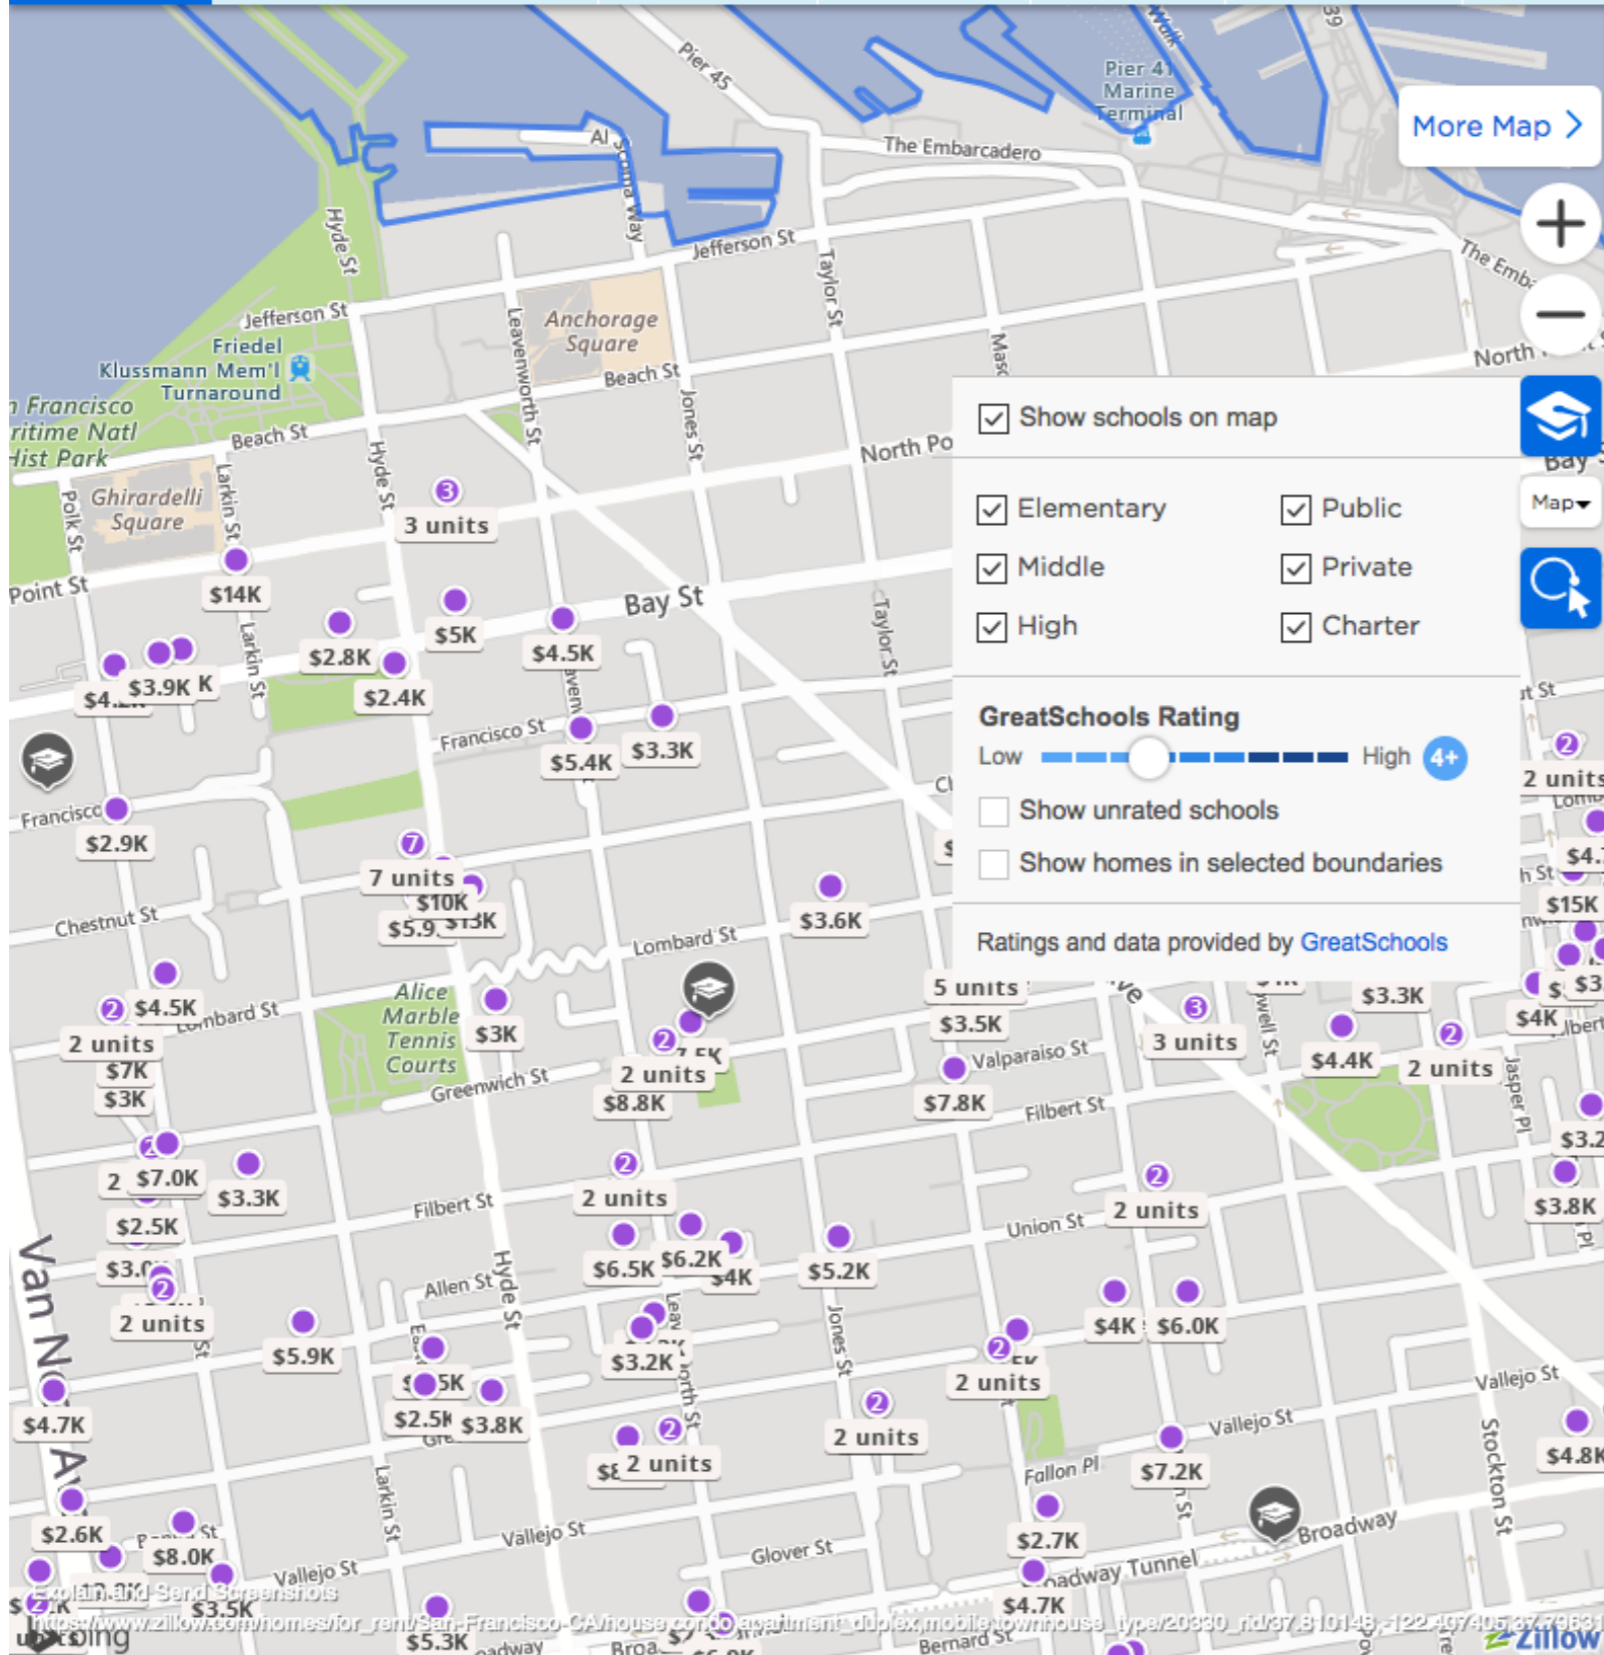

# Data Visualization

Watch field maps build in real time so you can identify and address critical issues in the moment.

Learn More

San Francisco CA

For Rent Any Price 0+ Beds Home Type More

Save Search Saved Homes (0)