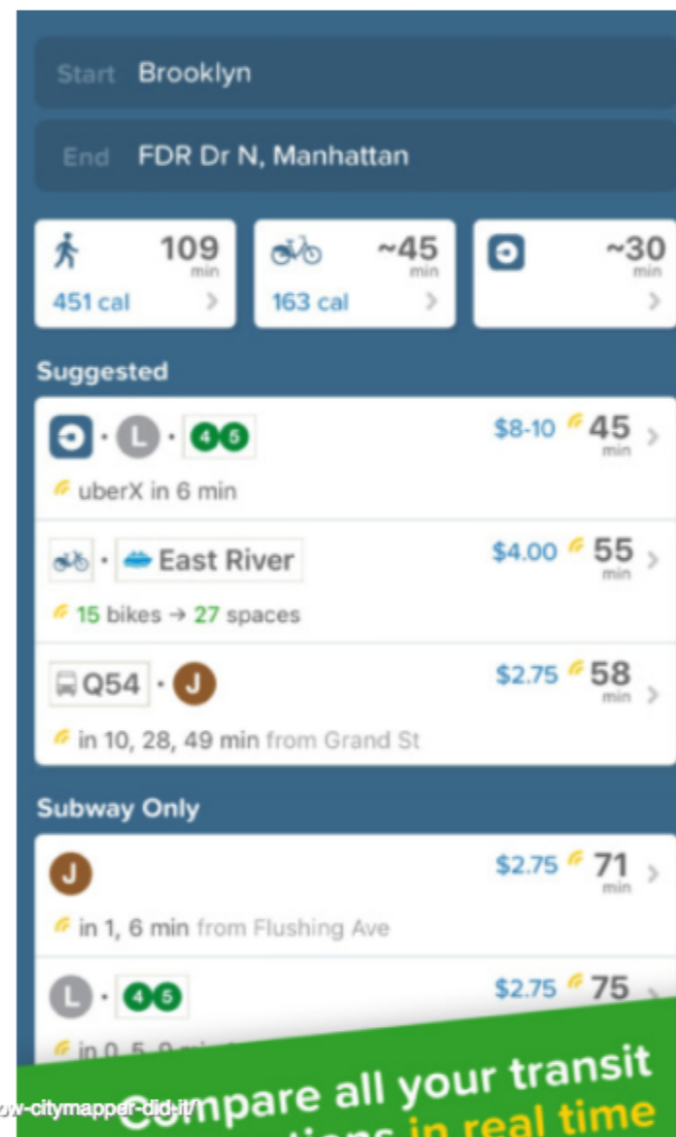

How Citymapper Did It

When you feel the stress of being in a new city then this transit app helps you to reach again your happy mood. But, let's see the path followed by Citymapper on the way to success.

User – Centric Design

This is the focal point of our entire demonstration. Building a useful and intuitive app generated all the other growth hacks for Citymapper. It is not enough to find a solution to a problem. It is mandatory to make that solution accessible for your audience. And the way the team behind Citymapper managed to reach this result is extraordinary. Just observe the screen where users read all the information for deciding the best route for their destination. Using a language for humans not computers it is the right method for convincing customers to pay attention to what your app is telling them. You know how hard is to make people to opt – in for receiving notifications. In this case users observe that it is the best choice for receiving all the needed information.