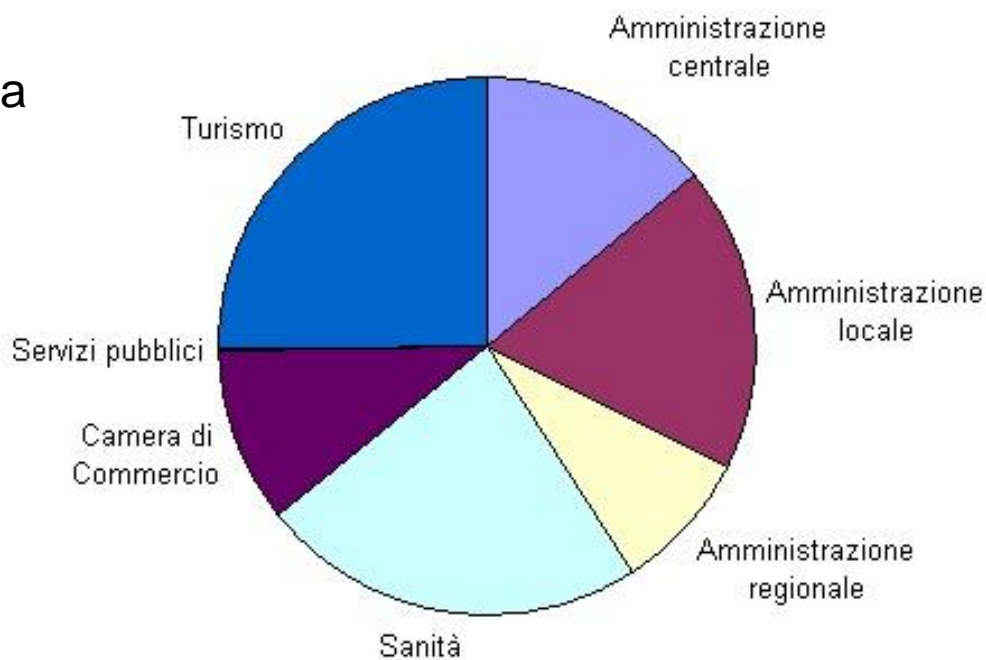

GooglePA: elenco dei siti

Sono presenti **oltre 1100 siti web pubblici**, suddivisi per livello di amministrazione e/o per area tematica

Amministrazione centrale	159
Amministrazione locale	208
Amministrazione regionale	97
Sanità	262
Camere di commercio	120
Turismo	286
Totale complessivo	1132