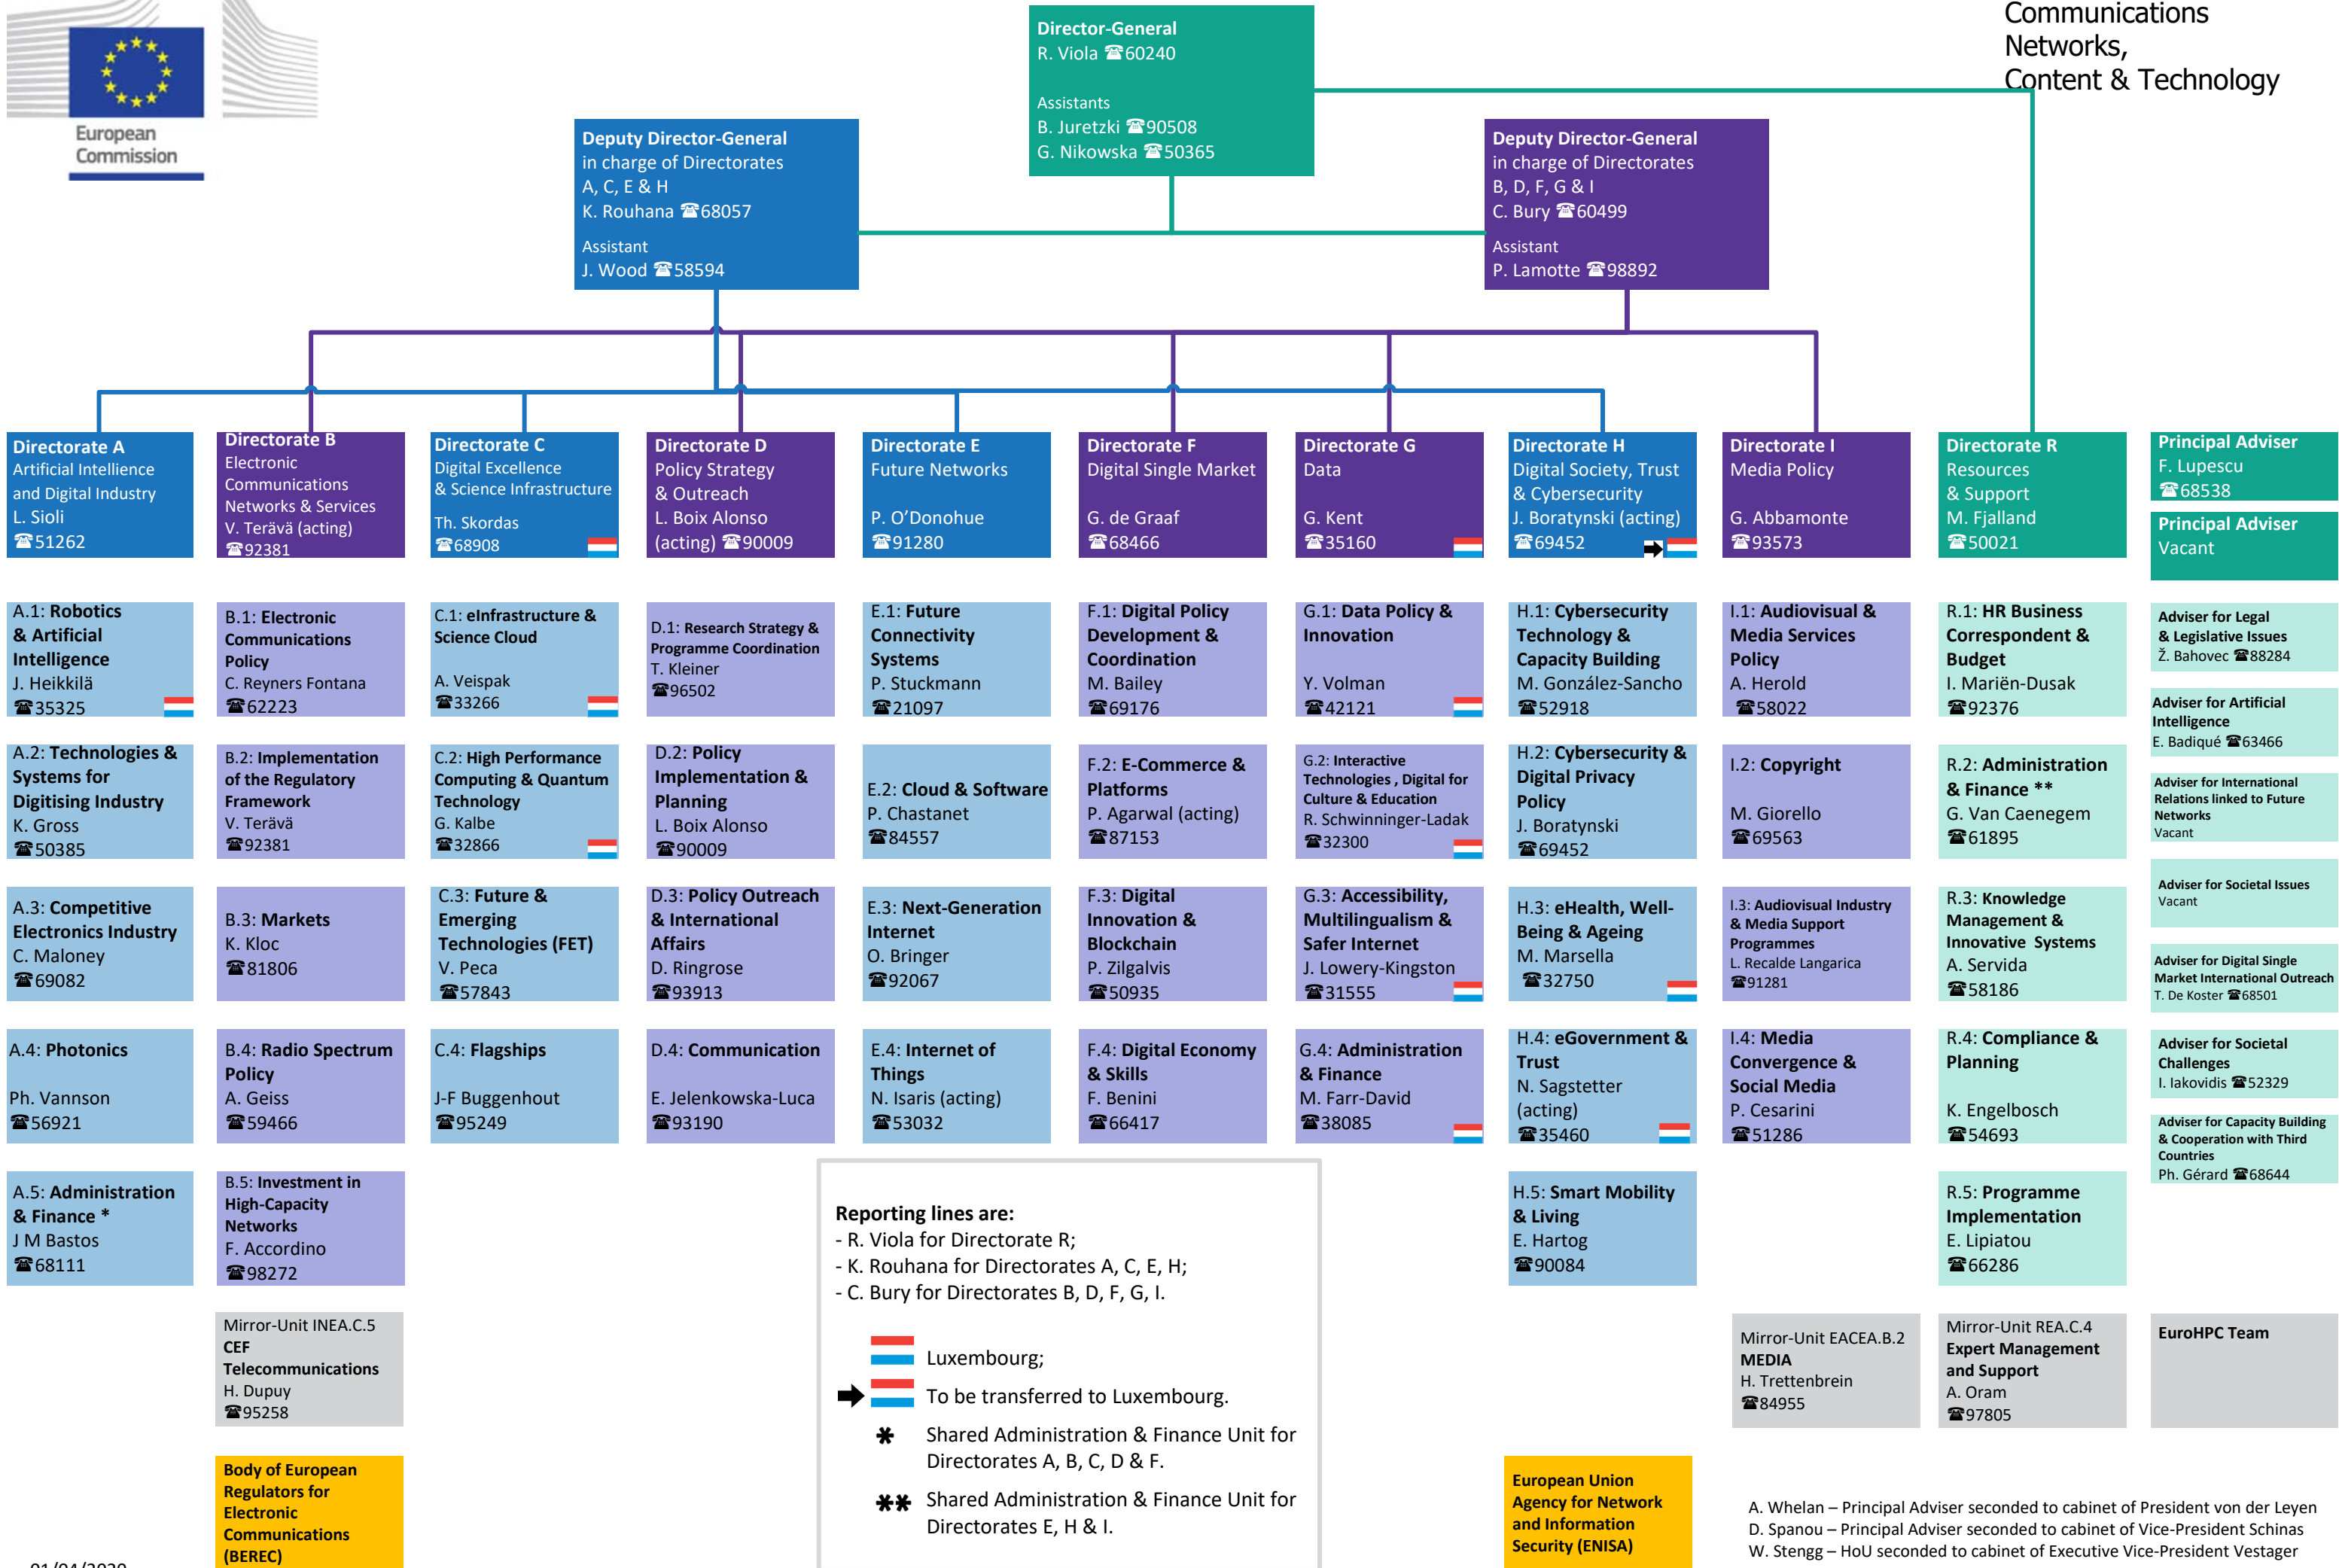

# DG CONNECT

## Communications Networks, Content & Technology

A. Whelan – Principal Adviser seconded to cabinet of President von der Leyen  
 D. Spanou – Principal Adviser seconded to cabinet of Vice-President Schinas  
 W. Stengg – HoU seconded to cabinet of Executive Vice-President Vestager

1

2

3

4

5

6

7

8

9

10

11

12

13