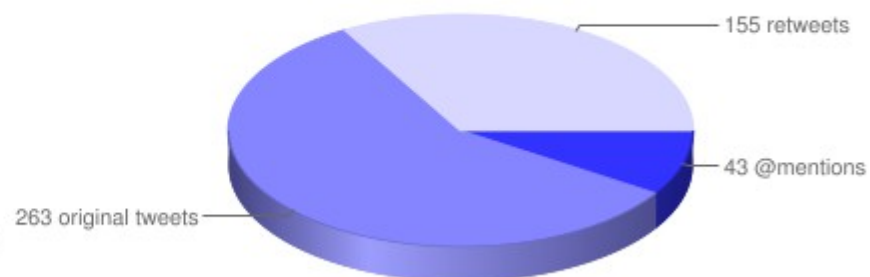

Monitoraggio by Hashtracking effettuato il 3 febbraio

#boneve 461 tweet generati

229.771 viste hanno

conseguito un'**audience di 58.283 followers** nelle 24 ore precedenti

#BONEVE HashTracking.com

Report

461 tweets generated 229,771 impressions, reaching an audience of 58,283 followers within the past 24 hours

Calculated from up to about 1500 tweets | Generated Fri Feb 03 2012 12:44:47 GMT+0100 (CET)

[Follow @hashtracking](#) 2,591 followers [Tweet](#)