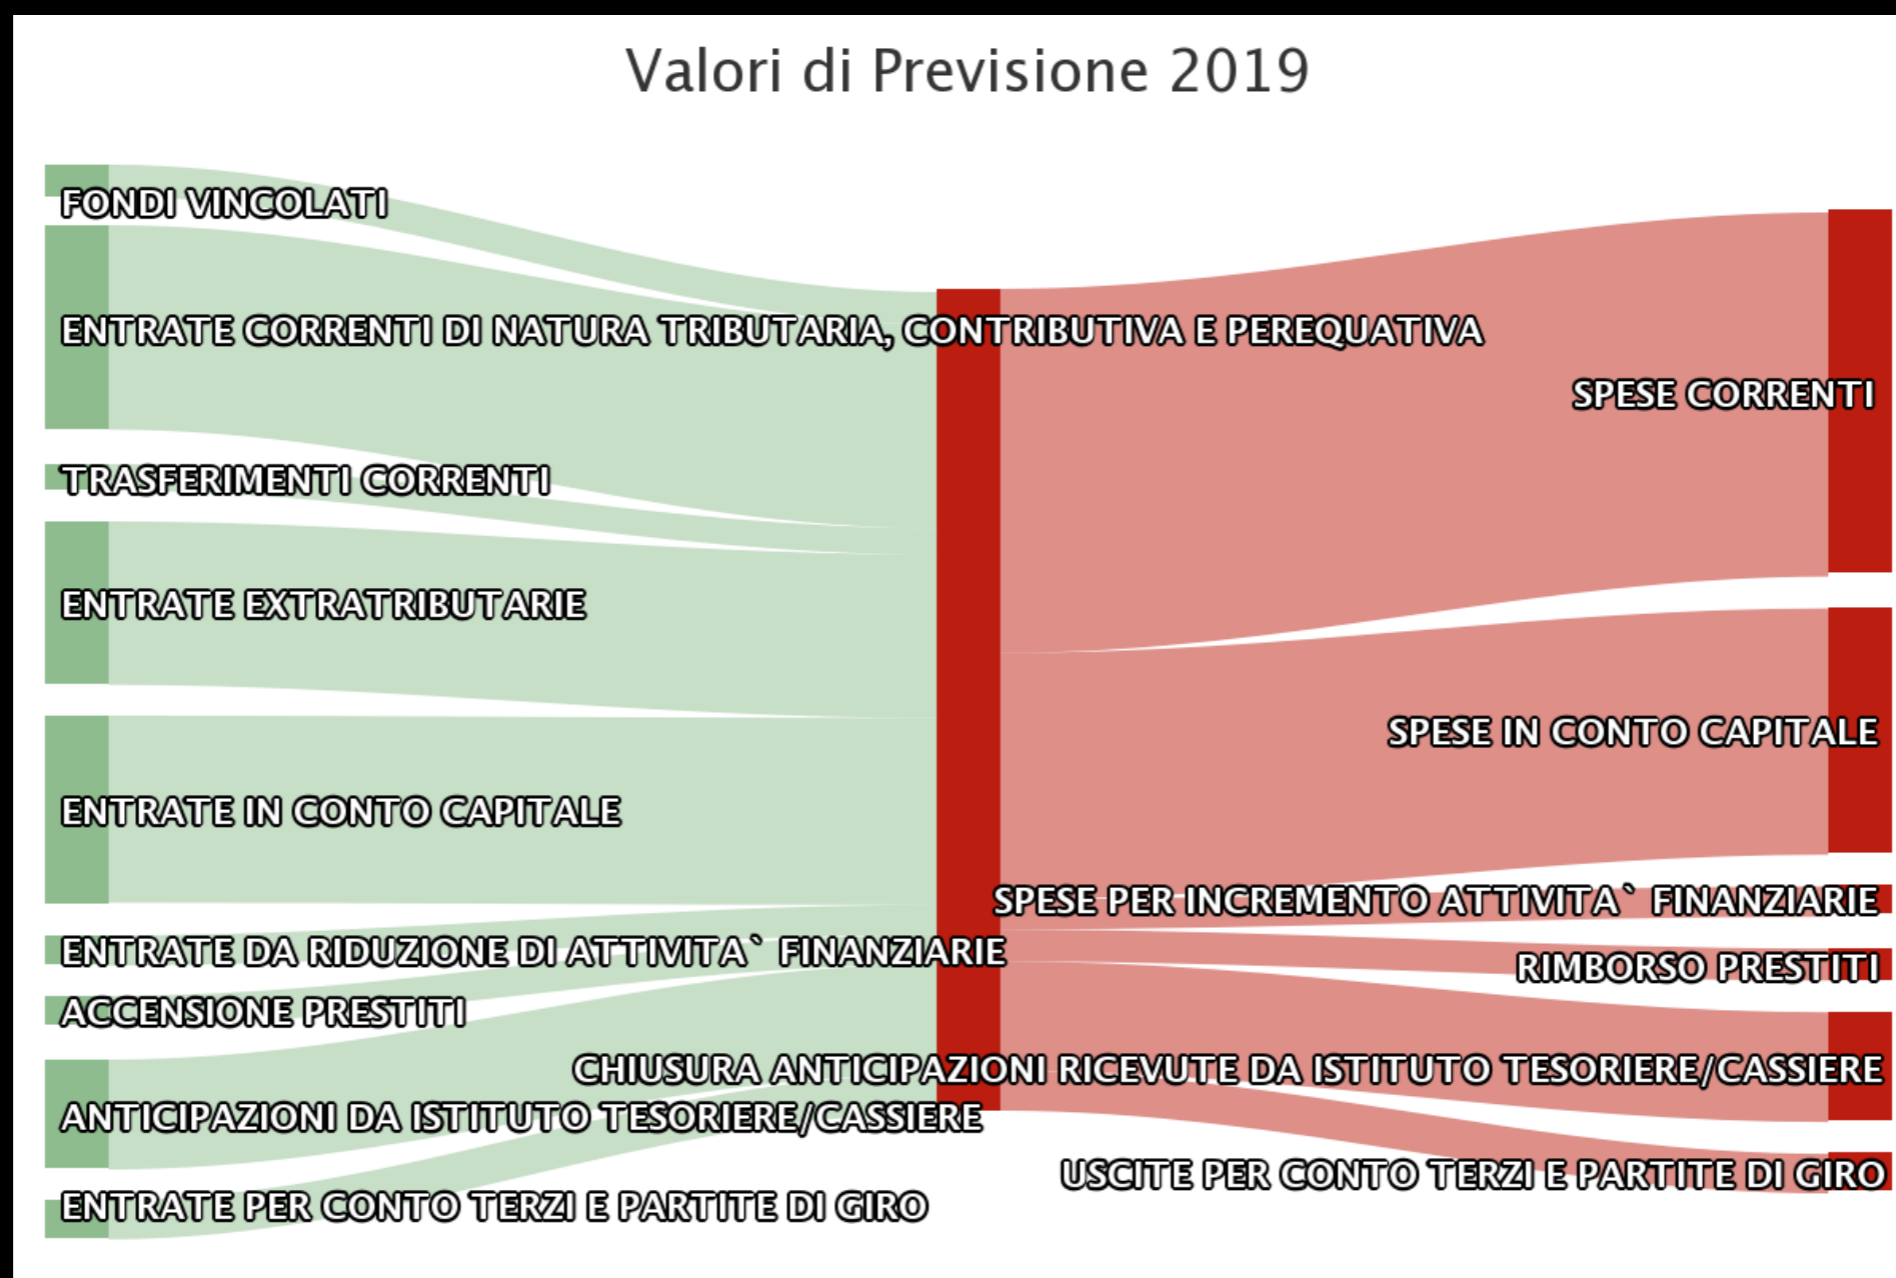

BASE

WWF

Radio Italia

ARCHEOLOGICA

Portale Open Data

<http://dati.comune.milano.it>

The screenshot shows the homepage of the Open Data portal for the Comune di Milano. At the top, there is a red header with the Comune di Milano logo on the left and a search bar with the placeholder text "Cerca dataset..." on the right. Below the header, the main content area features the title "OpenData" and a paragraph explaining the city's commitment to Open Government. A section titled "Consulta i dati" includes a "TUTTI I DATI" button and a grid of category icons and labels: Agriculture, Economy and Finance, Education and Culture, Energy, and Environment. A second row of icons is visible at the bottom of the page.

Consulta i dati

TUTTI I DATI

- Agricoltura, pesca, silvicoltura e prodotti alimentare
- Economia e finanze
- Istruzione, cultura e sport
- Energia
- Ambiente

Data set disponibili

Open Bilancio

<https://dati.comune.milano.it/openbilancio/home>

Geoportale

170 applicazioni, 73 pubbliche

1,6M+ accessi totali

60.000+ accessi mensili

<https://geoportale.comune.milano.it/sit/>

The screenshot shows the top navigation bar of the Milano Geoportale website. On the left is the coat of arms of Milan. The main title 'Milano Geoportale' is centered. To the right, there are links for 'GEOPORTALE SIT | COMUNE DI MILANO', 'Contatti', and 'Gestionale'. Below the title is a red navigation bar with the following menu items: 'Home Geoportale', 'Mappe', 'GeoViewer', 'Open Data', 'Cerca nel catalogo', 'Sfoggia il catalogo', 'Tematiche', 'Extra', and 'Chi siamo'. The main content area features a search bar with the text '5186 PIAZZA' and a section titled 'I più cercati' with a link to 'WMS ctr ortofoto catasto mappe geologia'. On the right, there is a section titled 'AREA B - LA MAPPA' with the text 'E' in linea la mappa dell'Area B.'